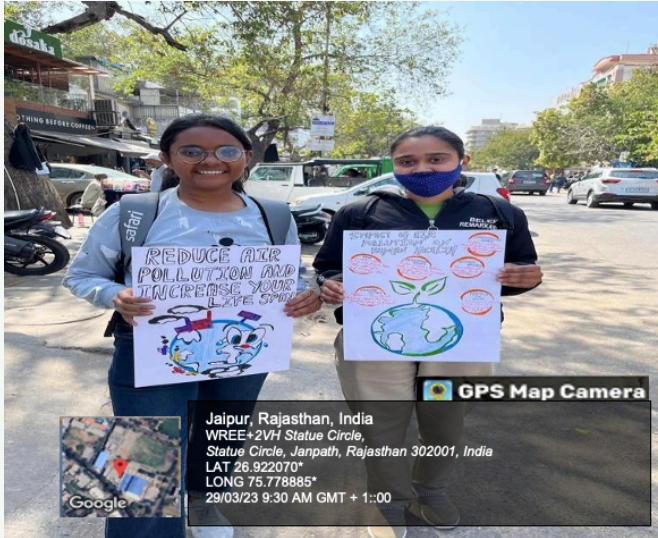

Glimpses:

Neelima
IQAC
Co-ordinator
Shri Mahaveer College

Ashish
SHRI MAHAVEER COLLEGE
(Affiliated to the University of Rajasthan)
Mahaveer Marg C-Scheme Jaipur
Phone: 0141- 2372139, 8955840261
Website: shrimahaveercollege.org