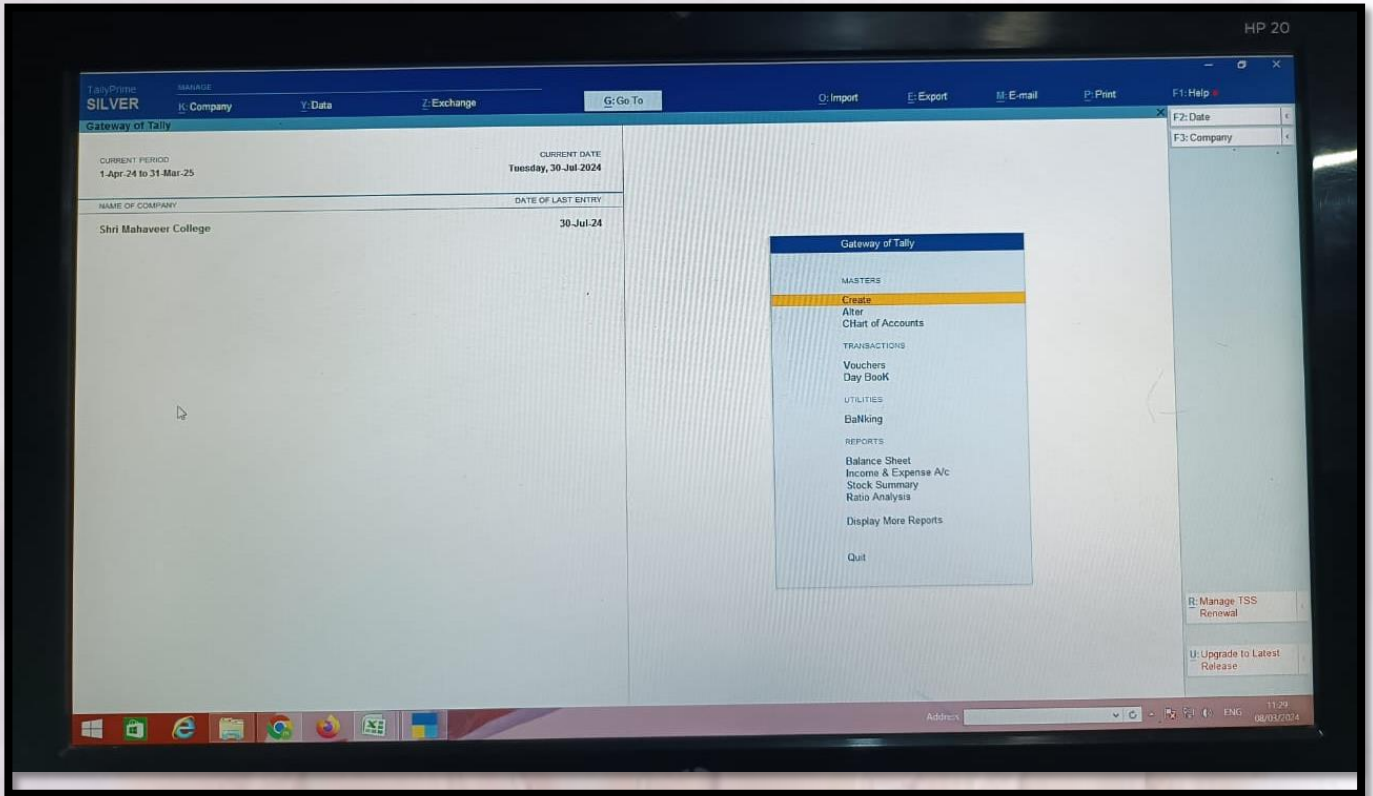

TALLY SOFTWARE

Neelg
IQAC
Co-ordinator
Shri Mahaveer College