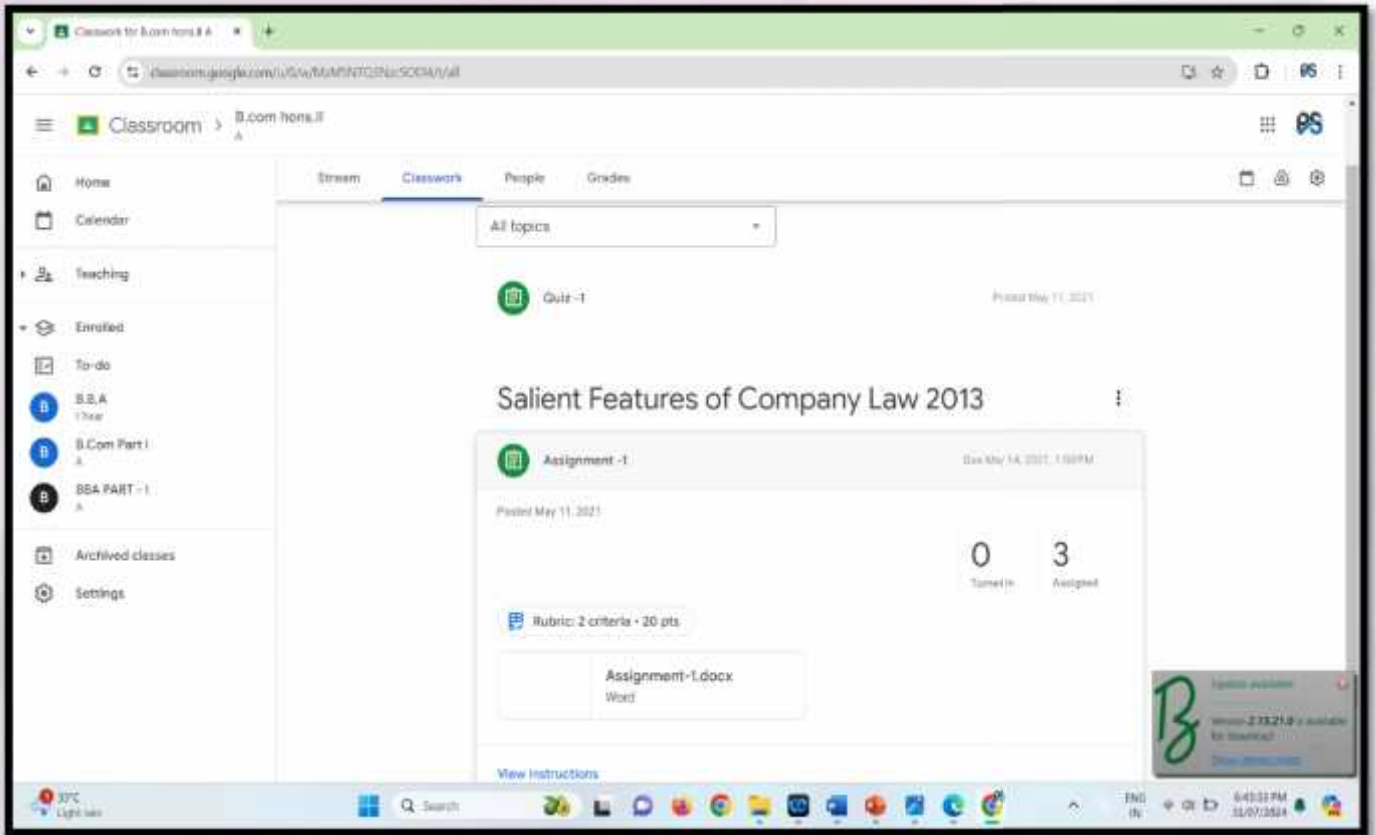

Shri Mahaveer College

(Affiliated to the University of Rajasthan)
A Co-educational English Medium PG College

Neelima
IQAC
Co-ordinator
Shri Mahaveer College

Achish
SHRI MAHAVEER COLLEGE
(Affiliated to the University of Rajasthan)
Mahaveer Marg C-Scheme Jaipur
Phone: 0141-2372139, 89558402
Website: shri mahaveer college.org