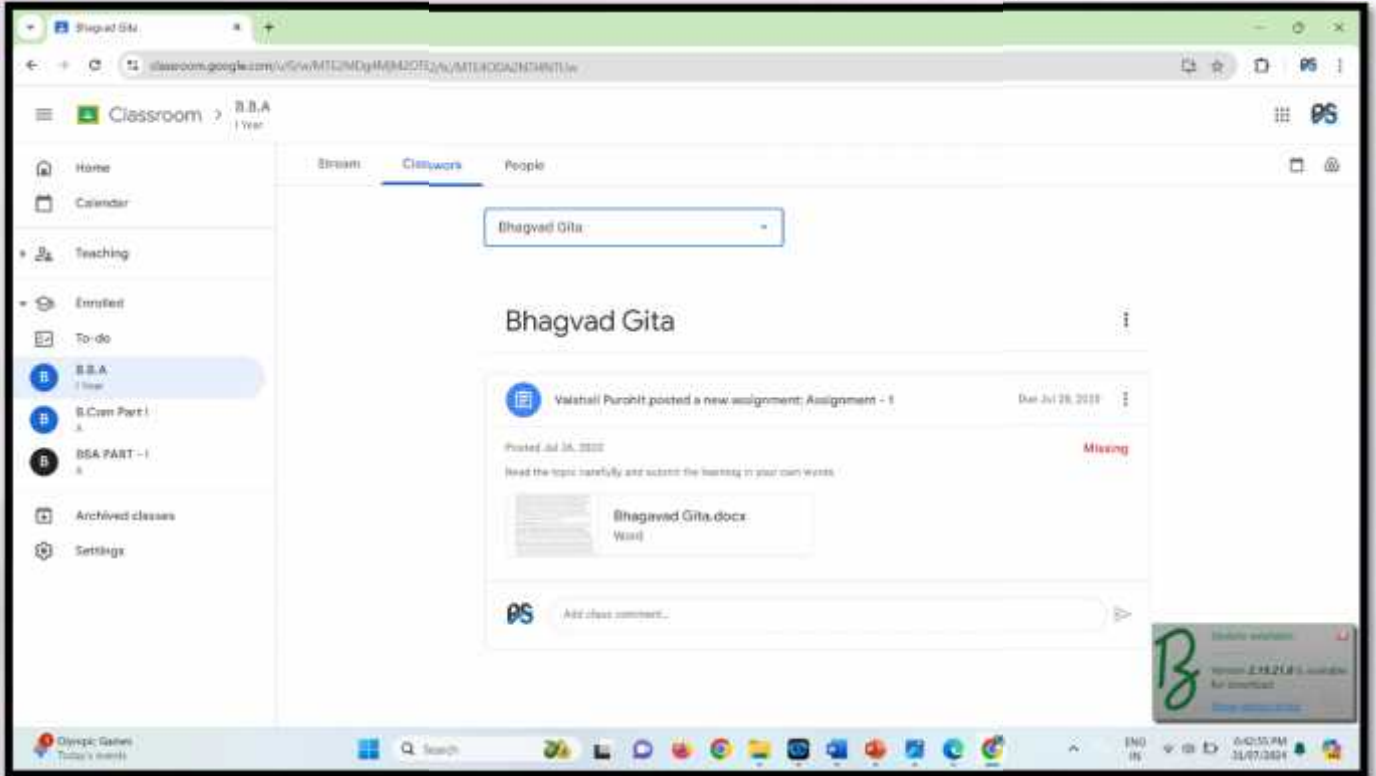

Shri Mahaveer College

(Affiliated to the University of Rajasthan)
A Co-educational English Medium PG College

Neelima
IQAC
Co-ordinator
Shri Mahaveer College

Achish
SHRI MAHAVEER COLLEGE
(Affiliated to the University of Rajasthan)
Mahaveer Marg C-Scheme Jaipur
Phone: 0141-2372139, 89558402
Website: shri mahaveer college.org