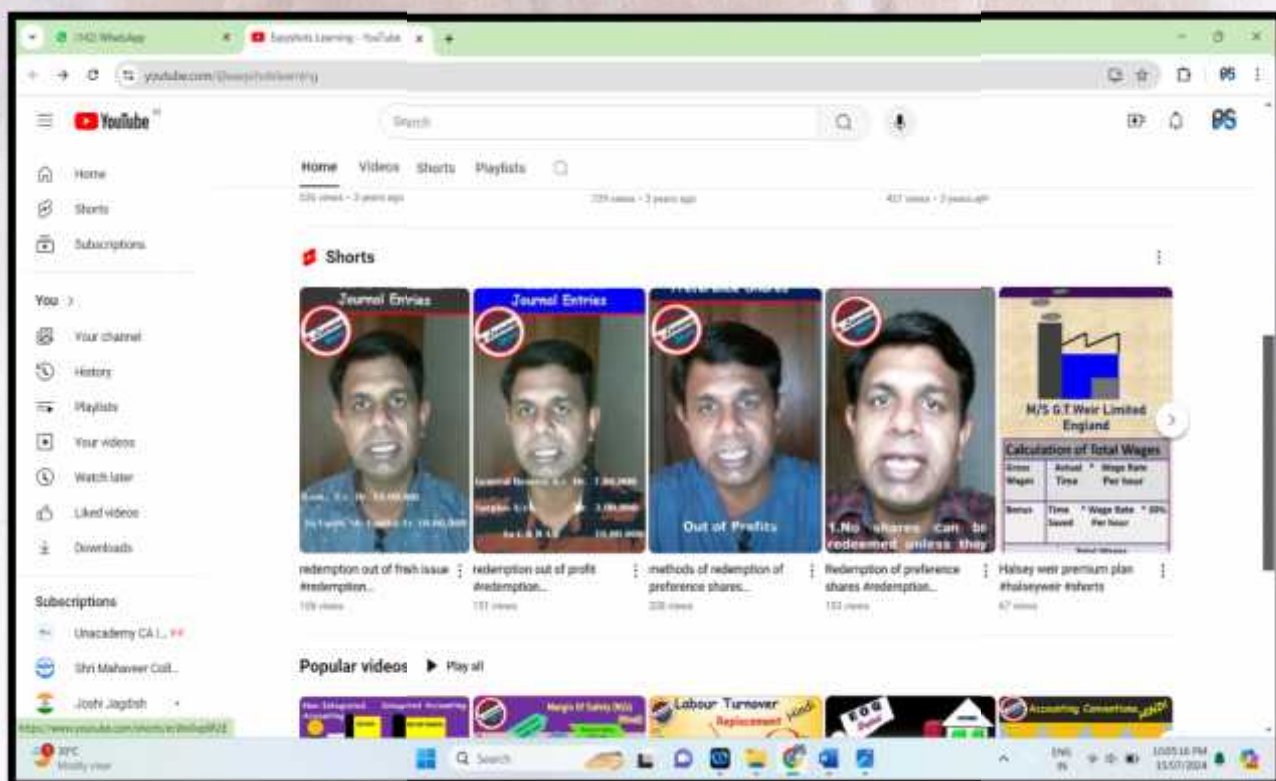

Shri Mahaveer College

(Affiliated to the University of Rajasthan)
A Co-educational English Medium PG College

SHRI MAHAVEER COLLEGE YOUTUBE LECTURES & LINKS

S.No.	Name of Faculty	Details
1.	Dr. Ashish Gupta	https://www.youtube.com/channel/UCQinZA-
2.	Dr. Simmi Choyal	https://www.youtube.com/watch?v=ph_kJWcaCsY
3.	Dr. D N Sharma	https://youtube.com/@easysshotslearning?si=mUL8FaE8QtSu8DhE
4.	Dr. Mukesh Kr. Kumawat	https://www.youtube.com/channel/UCpRdfF4pXA2pvI8

The screenshot displays the YouTube channel for Ashish Gupta. The channel has 293 subscribers and 75 videos. The main content area features three video thumbnails under the 'For You' section:

- **JOURNAL ENTRIES How to Pass Entries**: Quick Learning by Easiest Way Part 1, Introduction by Dr. Ashish Gupta. 271 views, 4 years ago.
- **Accounting of Non-Profit Organisation**: Terminologies, Accounting Procedure, Format Explanation. Part 1 by Dr. Ashish Gupta. 85 views, 4 years ago.
- **Rectification Of Errors**: Introduction, Explanation with Examples Part 1 by Dr. Ashish Gupta. 83 views, 4 years ago.

The 'Uploads' section lists several videos:

- Accounts of Partners
- Accounting of Non-Profit
- Accounting of Non-Profit
- COMPANY ACCOUNTS
- Rectification Of Preference Shares

Shri Mahaveer College

(Affiliated to the University of Rajasthan)
A Co-educational English Medium PG College