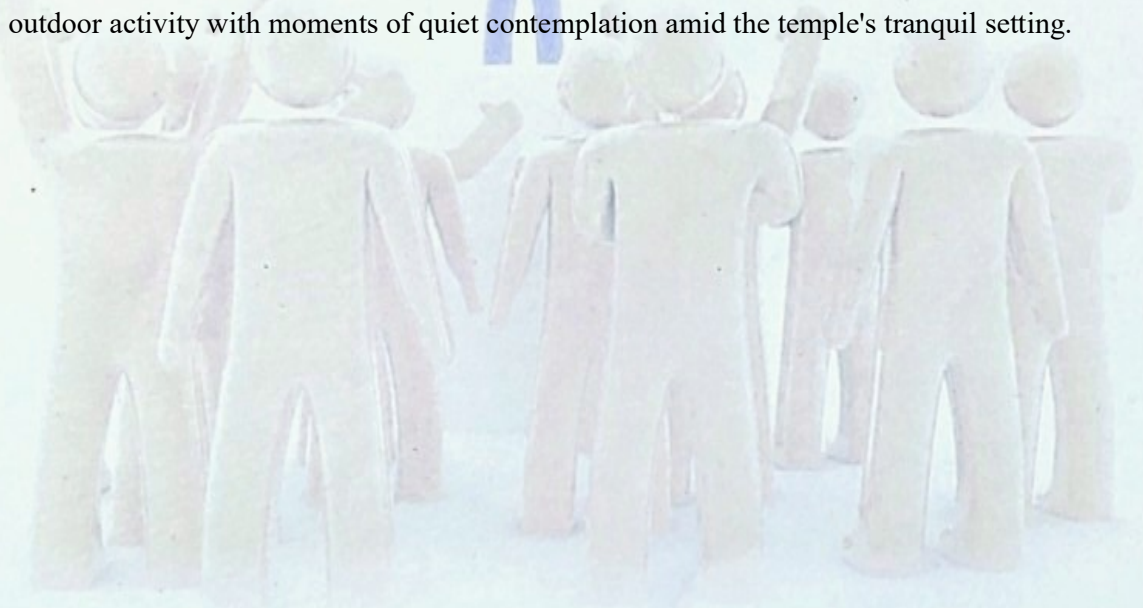

Shri Mahaveer College

(Affiliated to the University of Rajasthan)
A Co-educational English Medium PG College

11th February, 2024 Trekking at Chulgiri Jain Temple

On the fifth day of the seven-day special camp at NSS Shri Mahaveer College, participants embarked on an exhilarating trek to the Chulgiri Jain Temple. Located amidst scenic surroundings, the temple provided a serene backdrop for spiritual reflection and physical adventure. The trek offered a unique opportunity for students and volunteers to connect with nature while exploring historical and cultural landmarks. The journey to Chulgiri Jain Temple not only promoted physical fitness but also fostered camaraderie and a sense of exploration among the participants. It was a day filled with memorable experiences, blending the joys of outdoor activity with moments of quiet contemplation amid the temple's tranquil setting.

Neelima
IQAC
Co-ordinator
Shri Mahaveer College

Neelima
SHRI MAHAVEER COLLEGE
(Affiliated to the University of Rajasthan)
Mahaveer Marg C-Scheme Jaipur
Phone: 0141- 2372139, 8955840261
Website: shrimahaveercollege.org

Gate No. 2, Mahaveer Marg, C-Scheme, Jaipur • Phone : 0141-2372139 • Mobile : 89558-40261
E-mail : shrimahaveercollege@gmail.com • Website : mahaveercollege.org