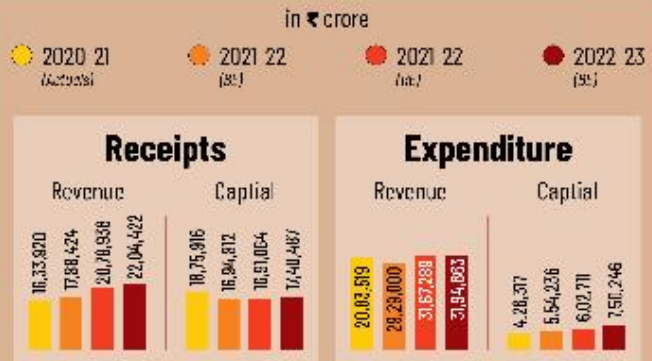

A Co-educational English Medium PG College

FLYER/POSTER:

Mahaveer College of Commerce

(Affiliated to the University of Rajasthan)

SEMINAR

ON BUDGET (2022)

19th Feb 2022

Resource Person: Prof. N. D. Mathur