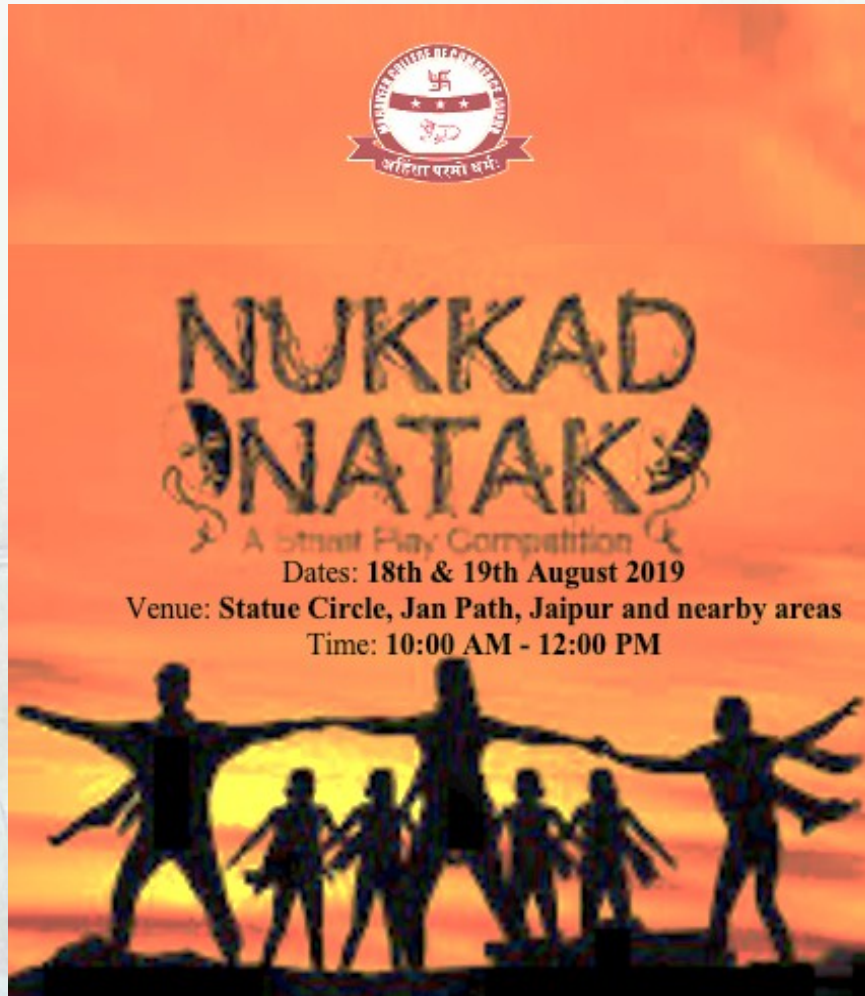

Shri Mahaveer College

(Affiliated to the University of Rajasthan)

A Co-educational English Medium PG College

Flyer/ Poster:

Neelima
IQAC
Co-ordinator
Shri Mahaveer College

Neelima
SHRI MAHAVEER COLLEGE
(Affiliated to the University of Rajasthan)
Mahaveer Marg C-Scheme Jaipur
Phone: 0141- 2372139, 8955840261
Website: shrimahaveercollege.org

Gate No. 2, Mahaveer Marg, C-Scheme, Jaipur • Phone : 0141-2372139 • Mobile : 89558-40261
E-mail : shrimahaveercollege@gmail.com • Website : mahaveercollege.org