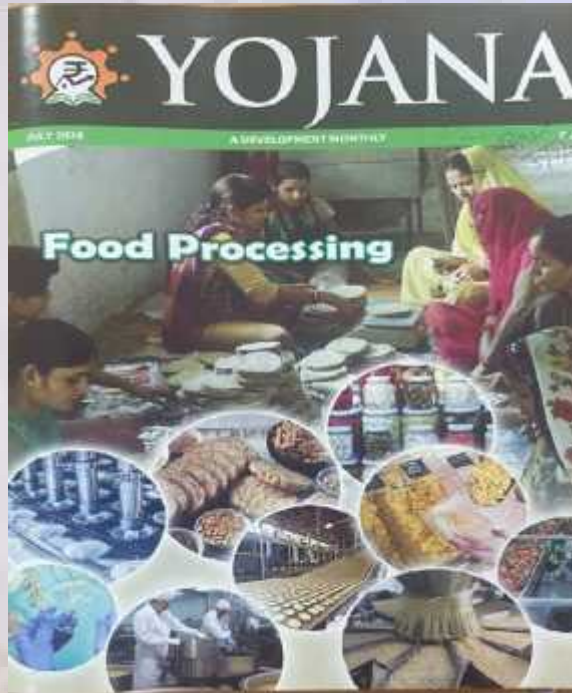

Shri Mahaveer College

(Affiliated to the University of Rajasthan)
A Co-educational English Medium PG College

Newspapers

The Indian EXPRESS
JOURNALISM OF COURAGE

दृष्टि The Vision **Drishti IAS**

पुस्तकें | महत्त्वपूर्ण | प्रश्नपत्र | जर्नल | लोकसभा | इंडिया

Quality Improvement Program

IAS Mains 2024

Online & Live Online (P/A) | English & Hindi Medium

- Answer Writing Sessions
- Practice Questions
- Mains PYQs Analysis
- Concept Notes for Value Addition
- Model Answers & Current Affairs
- Coverage of Mains Specific Subjects

GS Special QIP

- Online (Maharaja Nagar and Karni Singh Centres) | English & Hindi Medium

Optionals QIP

Delhi (Offline at Karni Singh Centre) | English Medium

History	Sociology	Geography	PSIR

Neelima
IQAC
Co-ordinator
Shri Mahaveer College