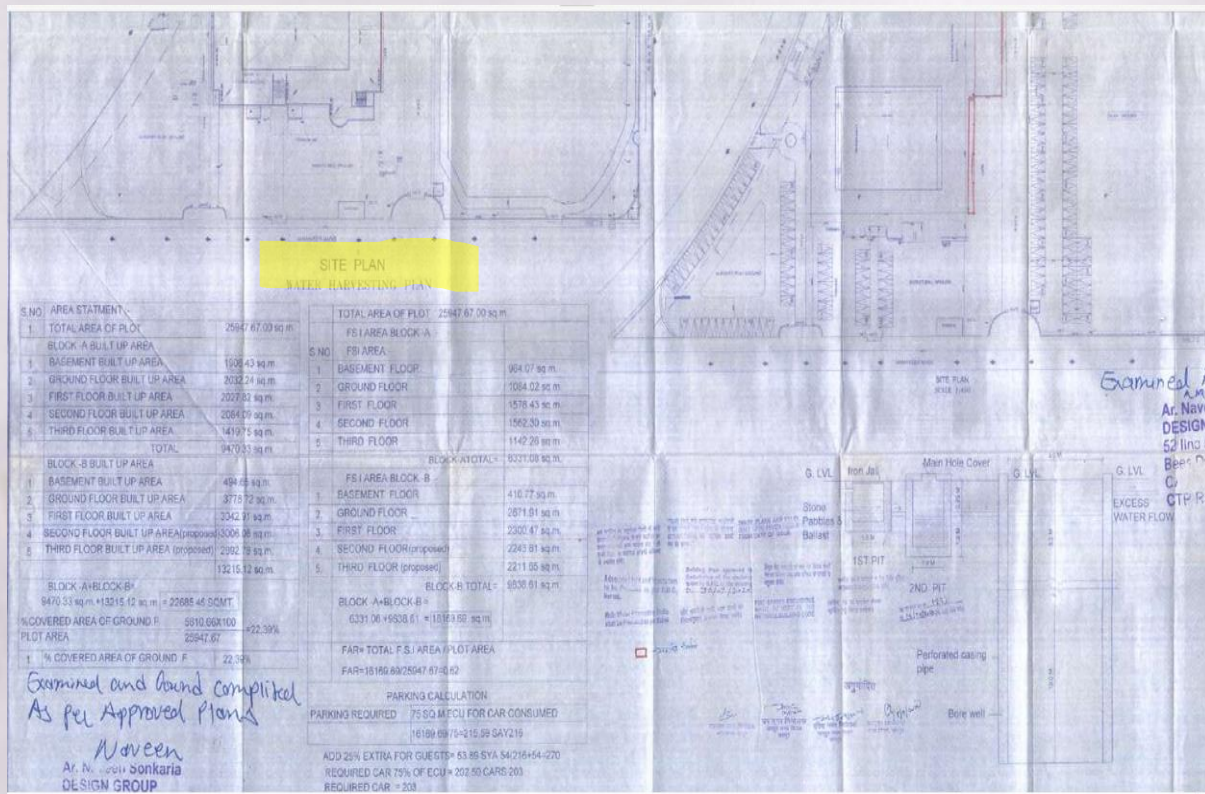

Shri Mahaveer College

(Affiliated to the University of Rajasthan)

A Co-educational English Medium PG College

MASTER PLAN WITH RAIN WATER HARVESTING