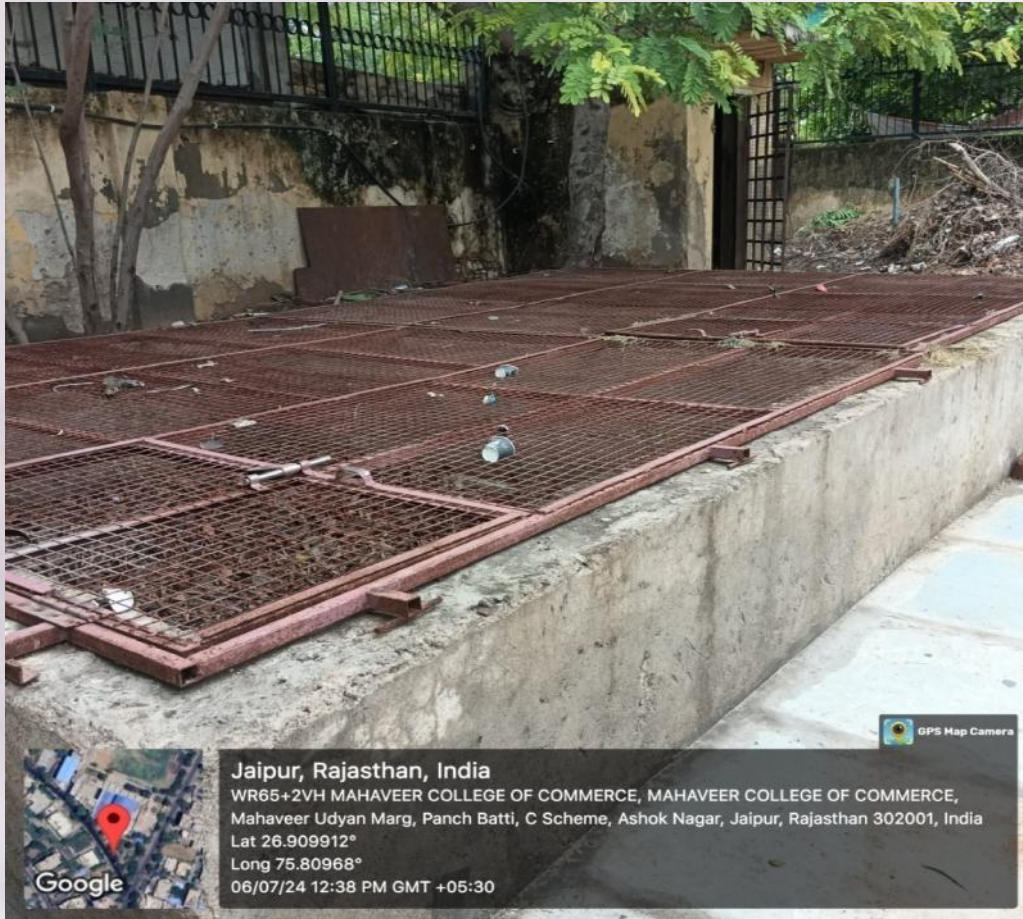

Shri Mahaveer College

(Affiliated to the University of Rajasthan)
A Co-educational English Medium PG College

GEOTAGGED PHOTO OF COMPOST PIT

Neelima
IQAC
Co-ordinator
Shri Mahaveer College

Ashish
SHRI MAHAVEER COLLEGE
(Affiliated to the University of Rajasthan)
Mahaveer Marg C-Scheme Jaipur
Phone: 0141- 2372139, 8955840261
Website: shrimahaveercollege.org