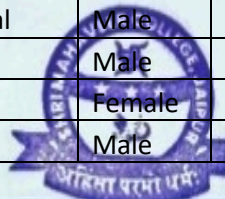

SHRI MAHAVEER COLLEGE
Affiliated to the University of Rajasthan
Mahaveer Marg, C-Scheme Jaipur
Phone: 0141-2372139 • Mobile: 89558-40261
E-mail: shrimahaveercollege@gmail.com • Website: mahaveercollege.org