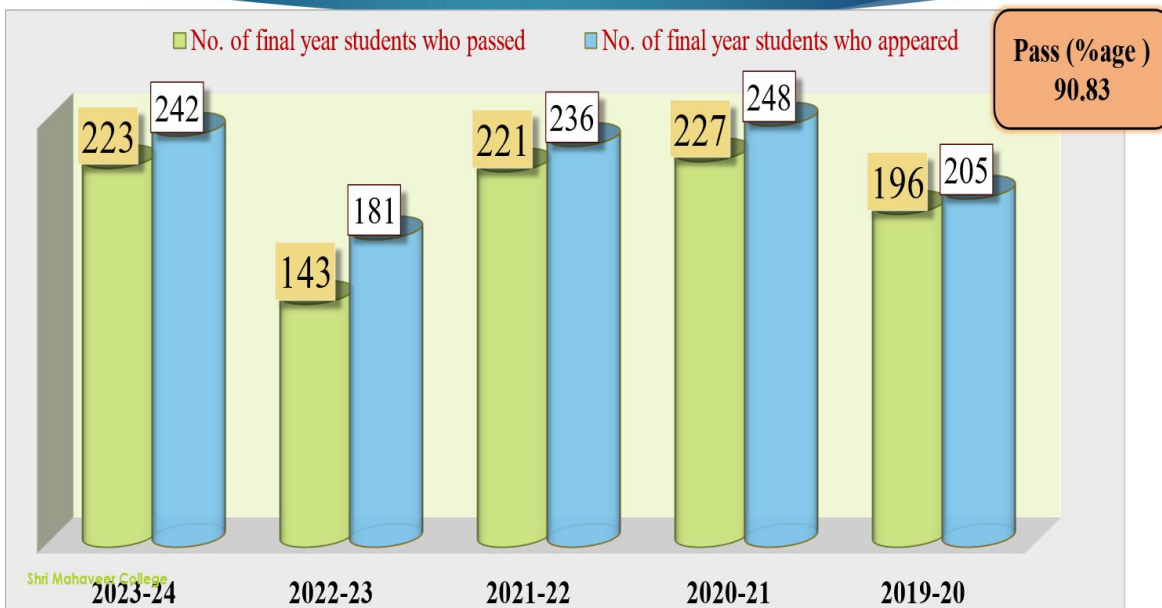

Shri Mahaveer College

(Affiliated to the University of Rajasthan)
A Co-educational English Medium PG College

2.6.3 PASS PERCENTAGE OF STUDENTS DURING LAST FIVE YEARS (EXCLUDING BACKLOG STUDENTS)

Neelima
IQAC
Co-ordinator
Shri Mahaveer College