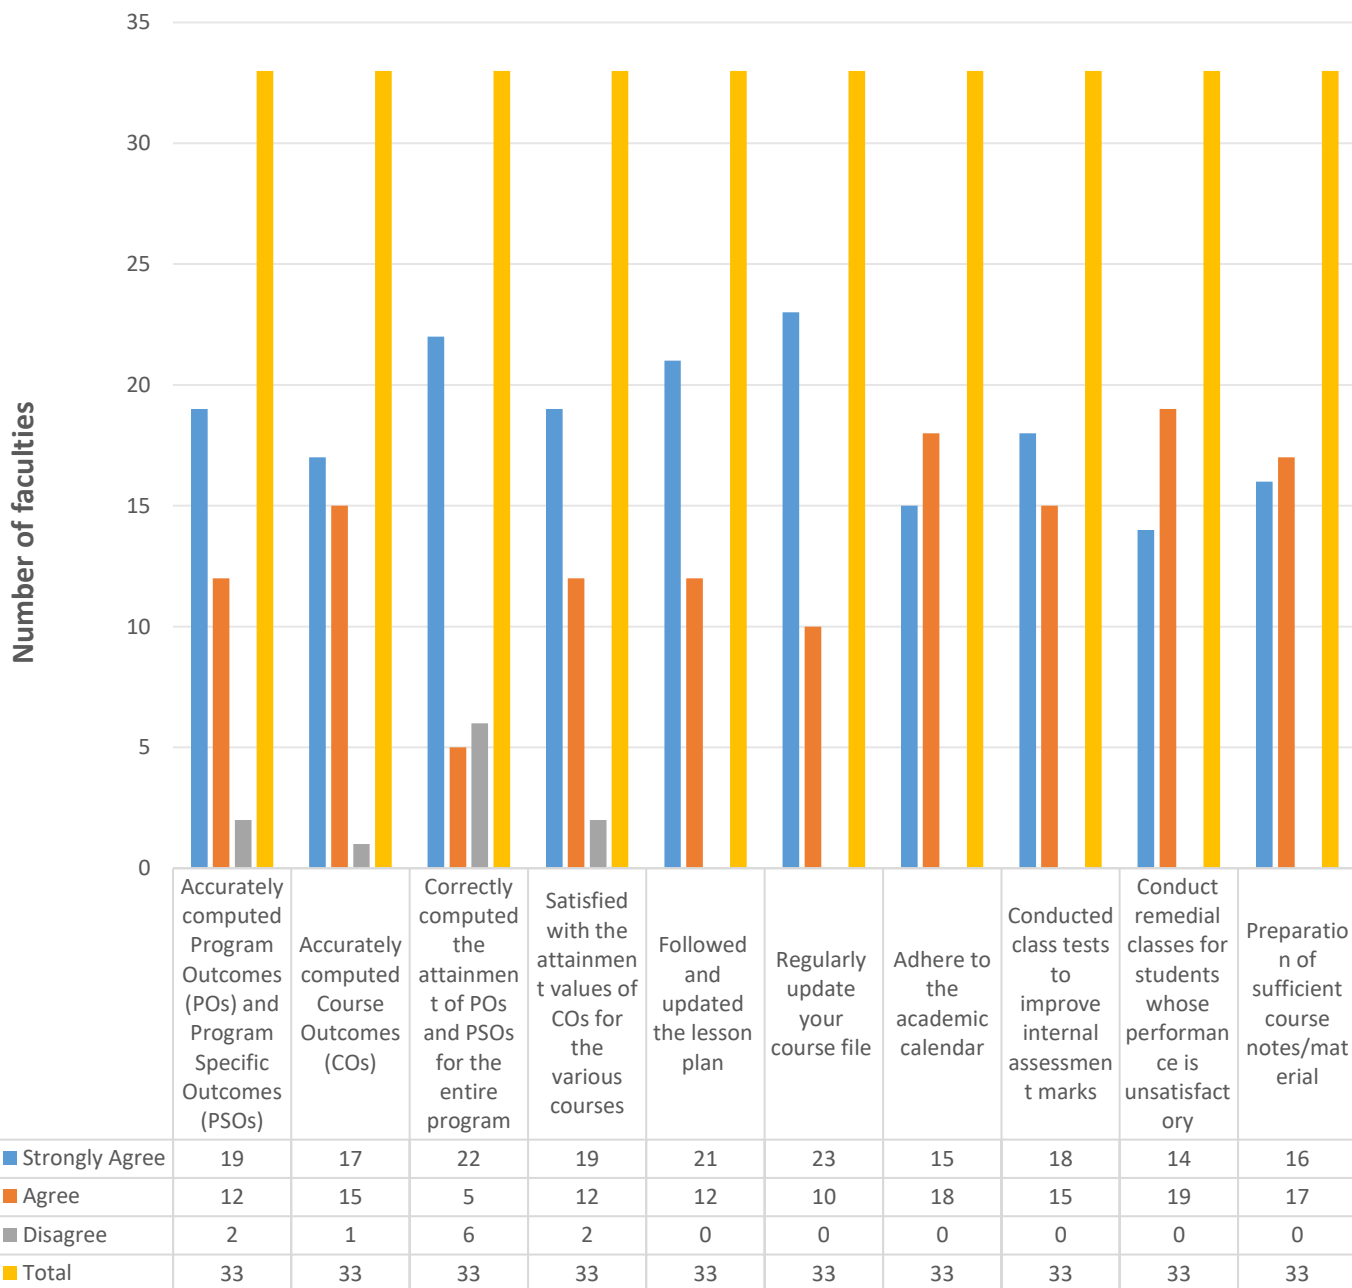

Shri Mahaveer College

(Affiliated to the University of Rajasthan)
A Co-educational English Medium PG College

Faculty Feedback Analysis

Neelima
IQAC
Co-ordinator
Shri Mahaveer College

Achish
SHRI MAHAVEER COLLEGE
(Affiliated to the University of Rajasthan)
Mahaveer Marg C-Scheme Jaipur
Phone: 0141-2372139, 8955840261
Website: shrimahaveercollege.org