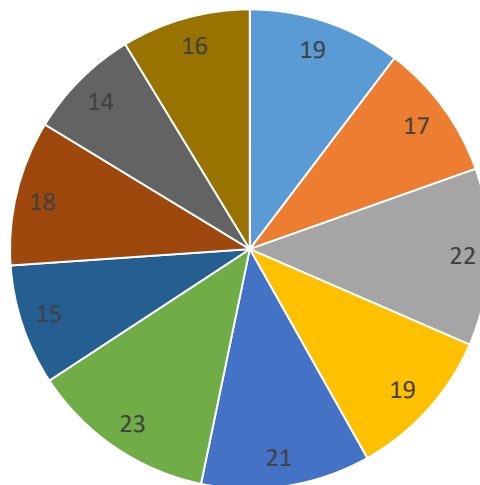

Shri Mahaveer College

(Affiliated to the University of Rajasthan)
A Co-educational English Medium PG College

Faculty Feedback Analysis

- Accurately computed Program Outcomes (POs) and Program Specific Outcomes (PSOs)
- Accurately computed Course Outcomes (COs)
- Correctly computed the attainment of POs and PSOs for the entire program
- Satisfied with the attainment values of COs for the various courses
- Followed and updated the lesson plan
- Regularly update your course file
- Adhere to the academic calendar
- Conducted class tests to improve internal assessment marks
- Conduct remedial classes for students whose performance is unsatisfactory
- Preparation of sufficient course notes/material