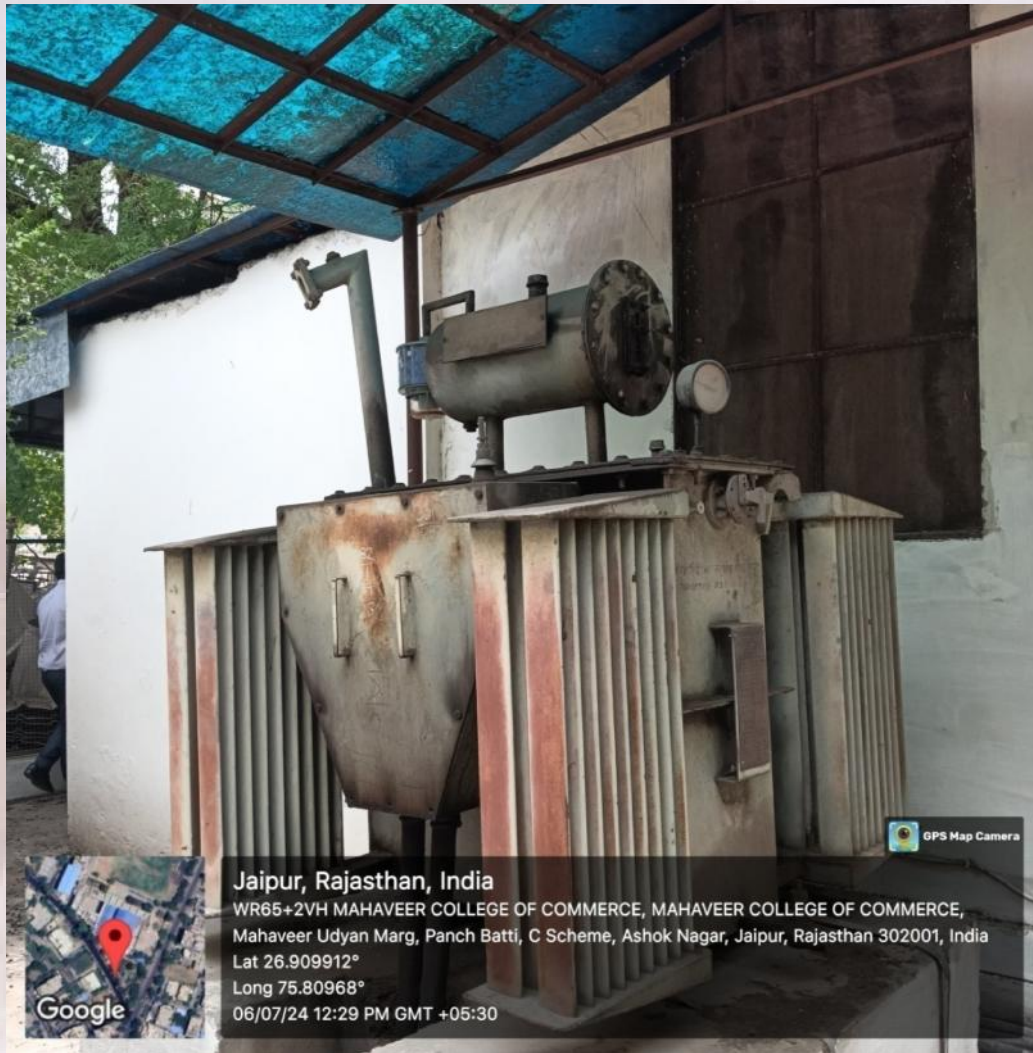

Shri Mahaveer College

(Affiliated to the University of Rajasthan)

A Co-educational English Medium PG College

GENERATORS

Jaipur, Rajasthan, India

WR65+2VH MAHAVEER COLLEGE OF COMMERCE, MAHAVEER COLLEGE OF COMMERCE,
Mahaveer Udyan Marg, Panch Batti, C Scheme, Ashok Nagar, Jaipur, Rajasthan 302001, India

Lat 26.909912°

Long 75.80968°

06/07/24 12:29 PM GMT +05:30

GPS Map Camera

Google

Neelima
IQAC
Co-ordinator
Shri Mahaveer College

Arish
SHRI MAHAVEER COLLEGE
(Affiliated to the University of Rajasthan)
Mahaveer Marg C-Scheme Jaipur
Phone: 0141- 2372139, 8955840261
Website: shrimahaveercollege.org