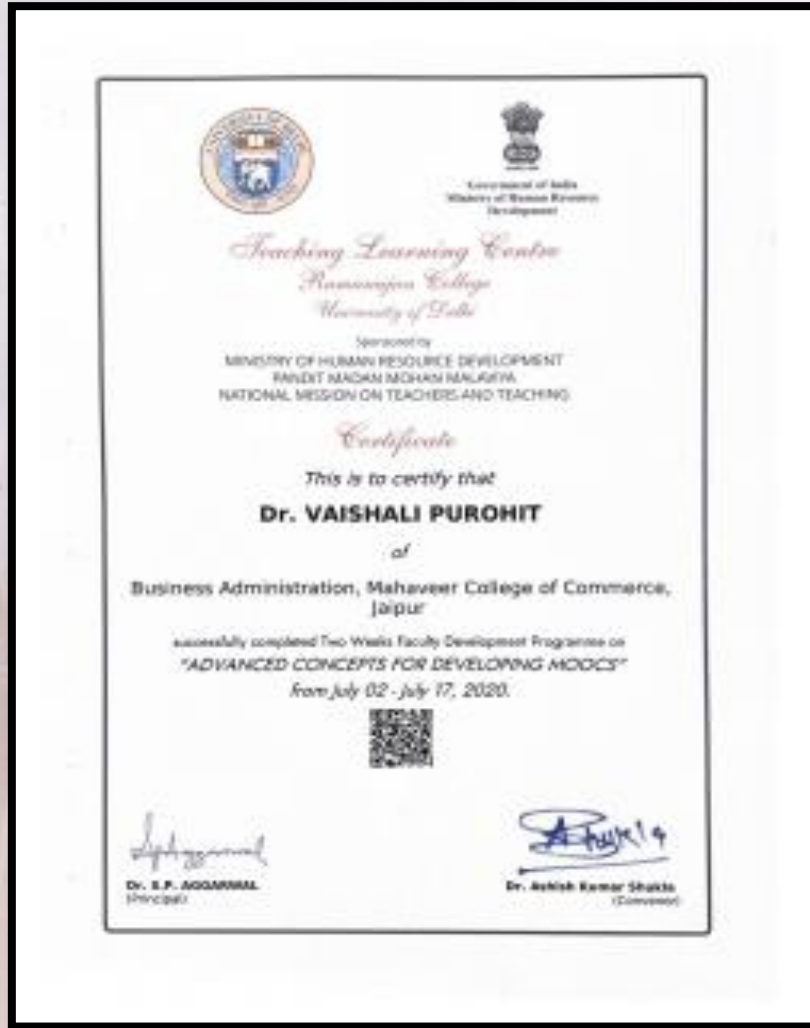

Shri Mahaveer College

(Affiliated to the University of Rajasthan)

A Co-educational English Medium PG College

Neelima
IQAC
Co-ordinator
Shri Mahaveer College