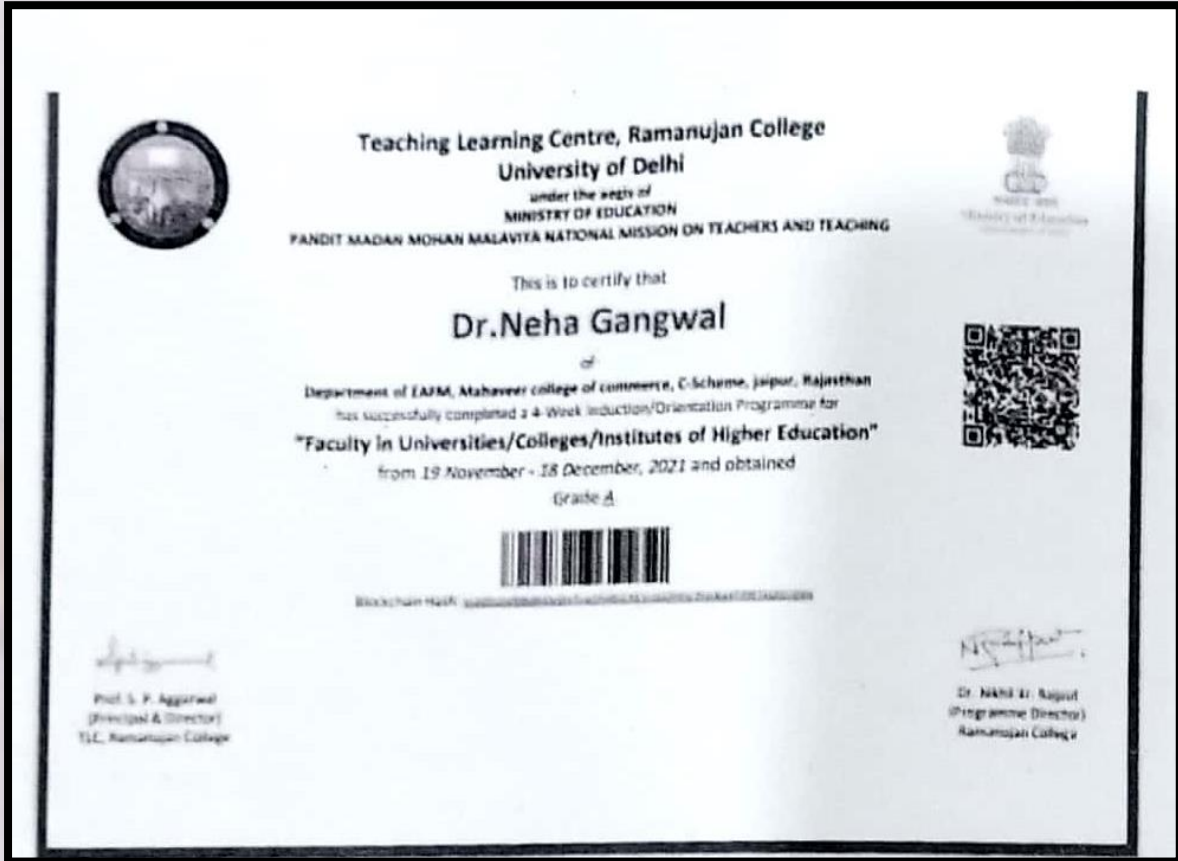

Shri Mahaveer College

(Affiliated to the University of Rajasthan)

A Co-educational English Medium PG College