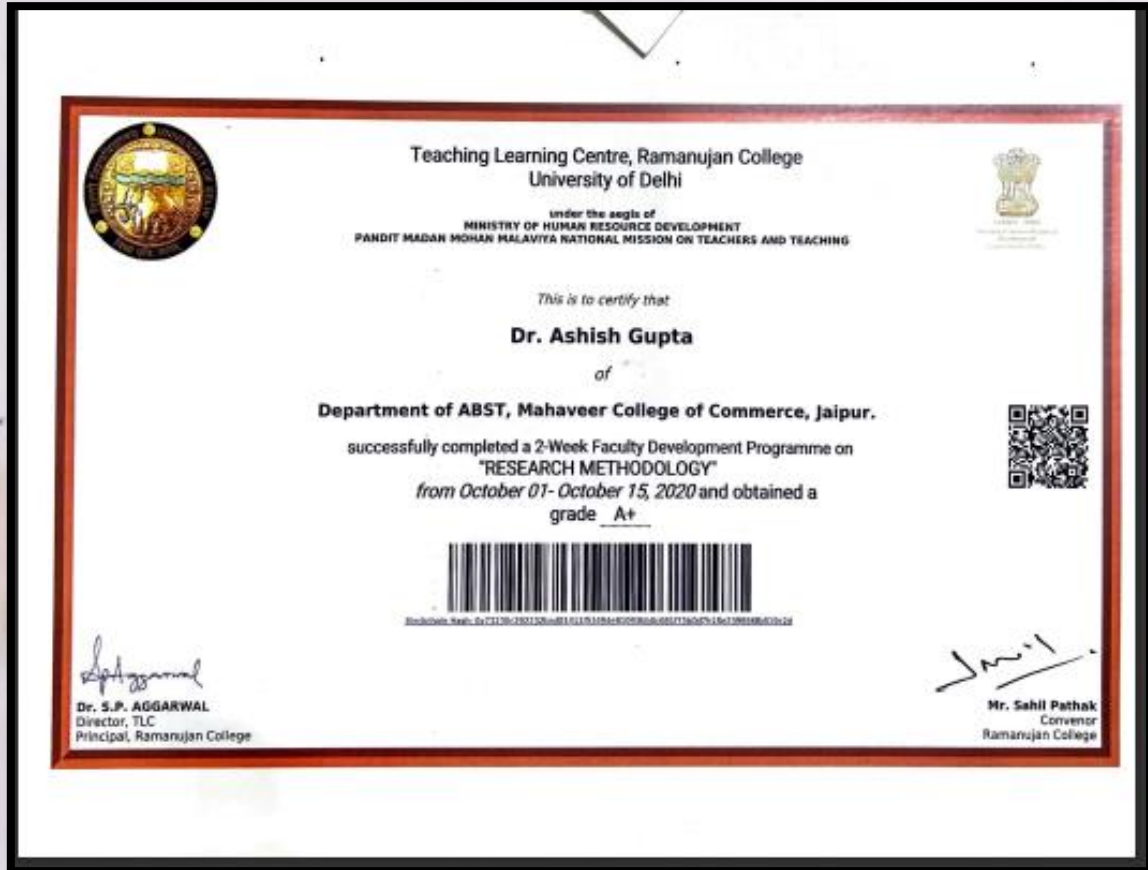

Shri Mahaveer College

(Affiliated to the University of Rajasthan)

A Co-educational English Medium PG College