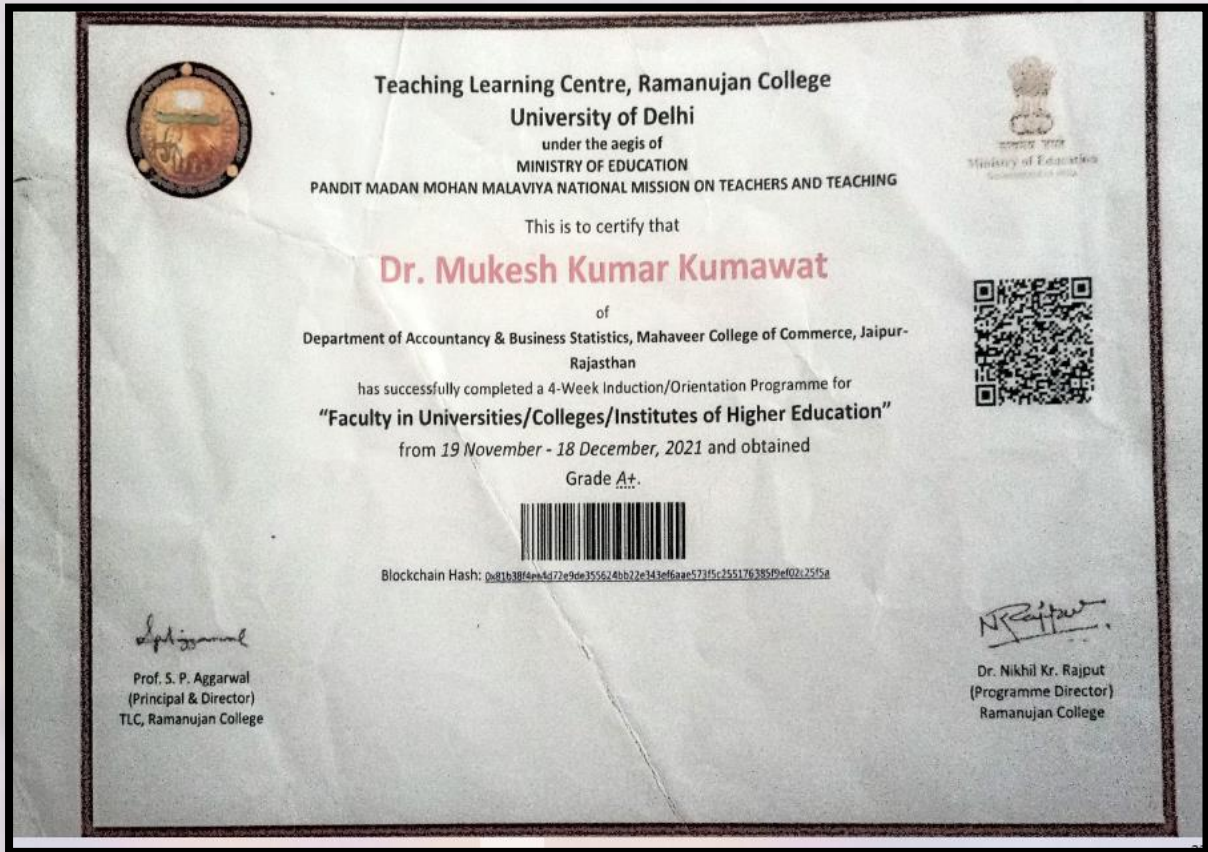

Shri Mahaveer College

(Affiliated to the University of Rajasthan)

A Co-educational English Medium PG College