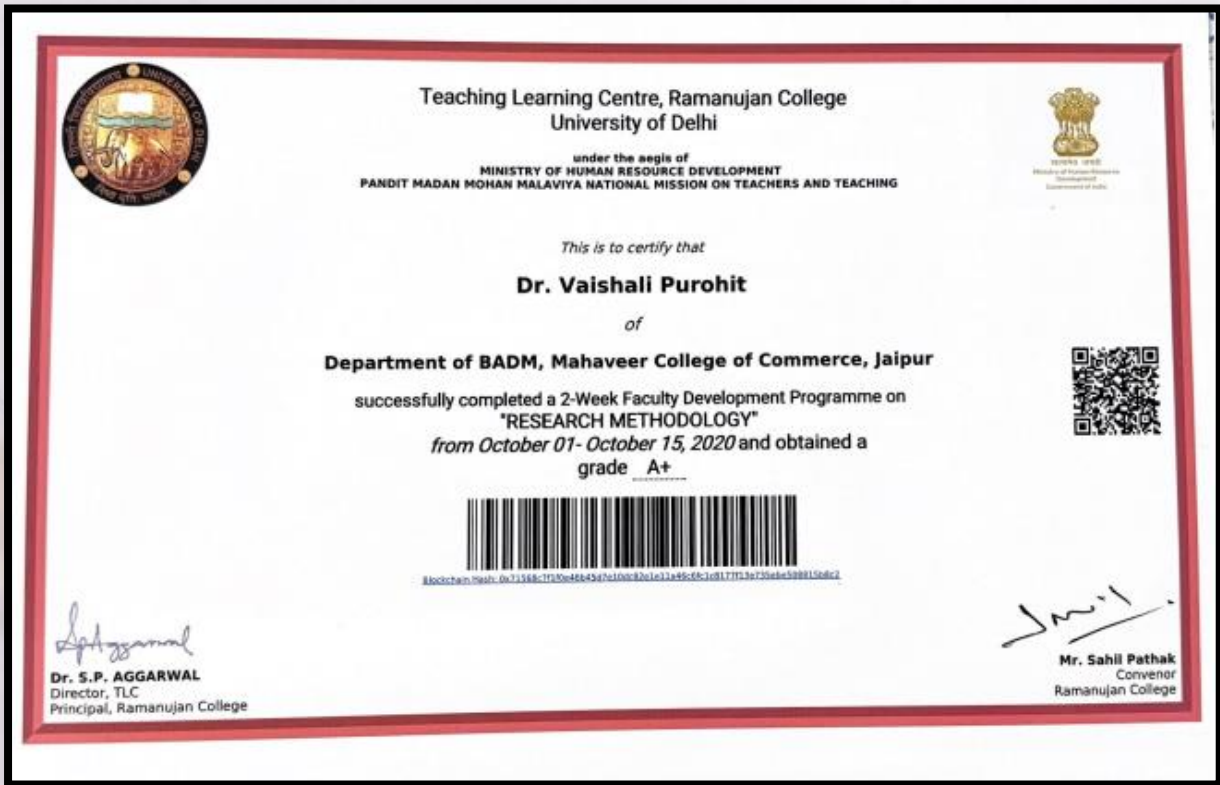

Shri Mahaveer College

(Affiliated to the University of Rajasthan)

A Co-educational English Medium PG College