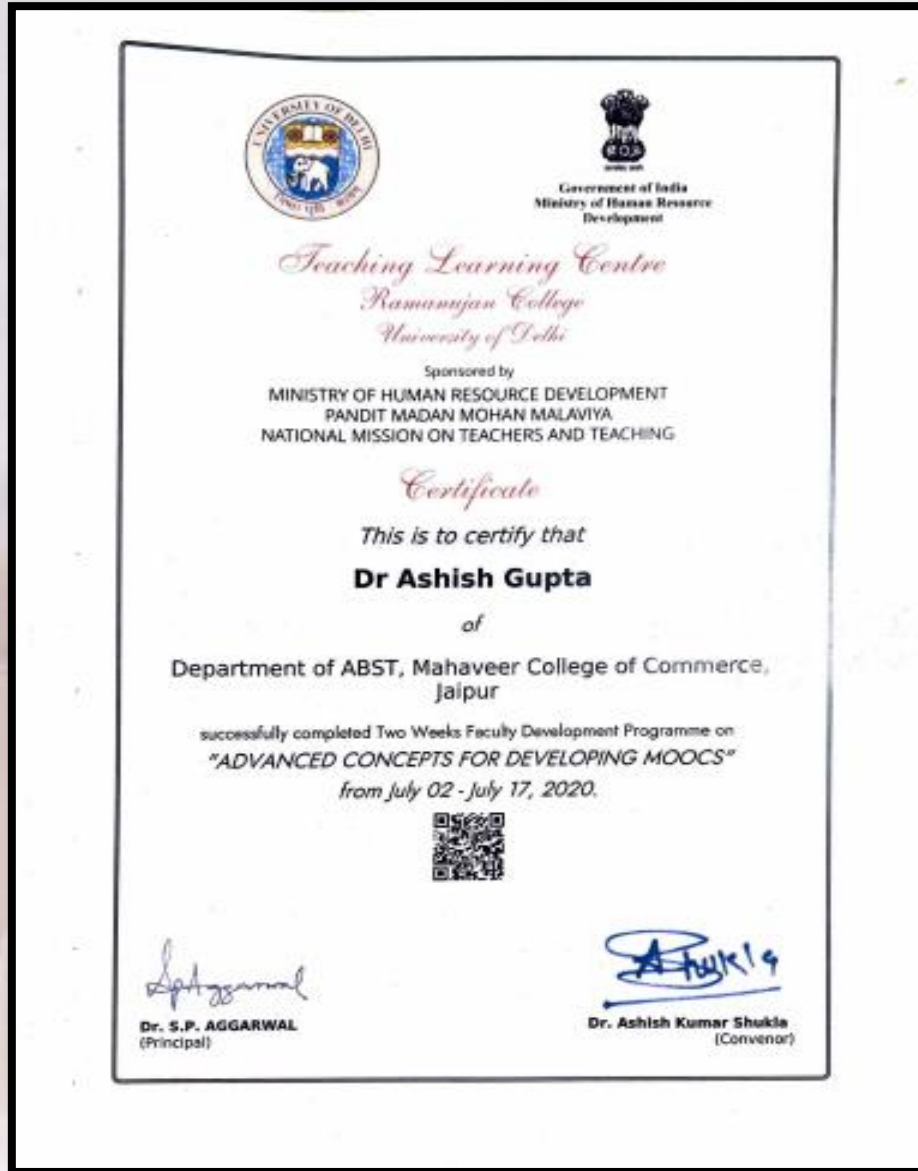

Shri Mahaveer College

(Affiliated to the University of Rajasthan)

A Co-educational English Medium PG College

Neelima
IQAC
Co-ordinator
Shri Mahaveer College