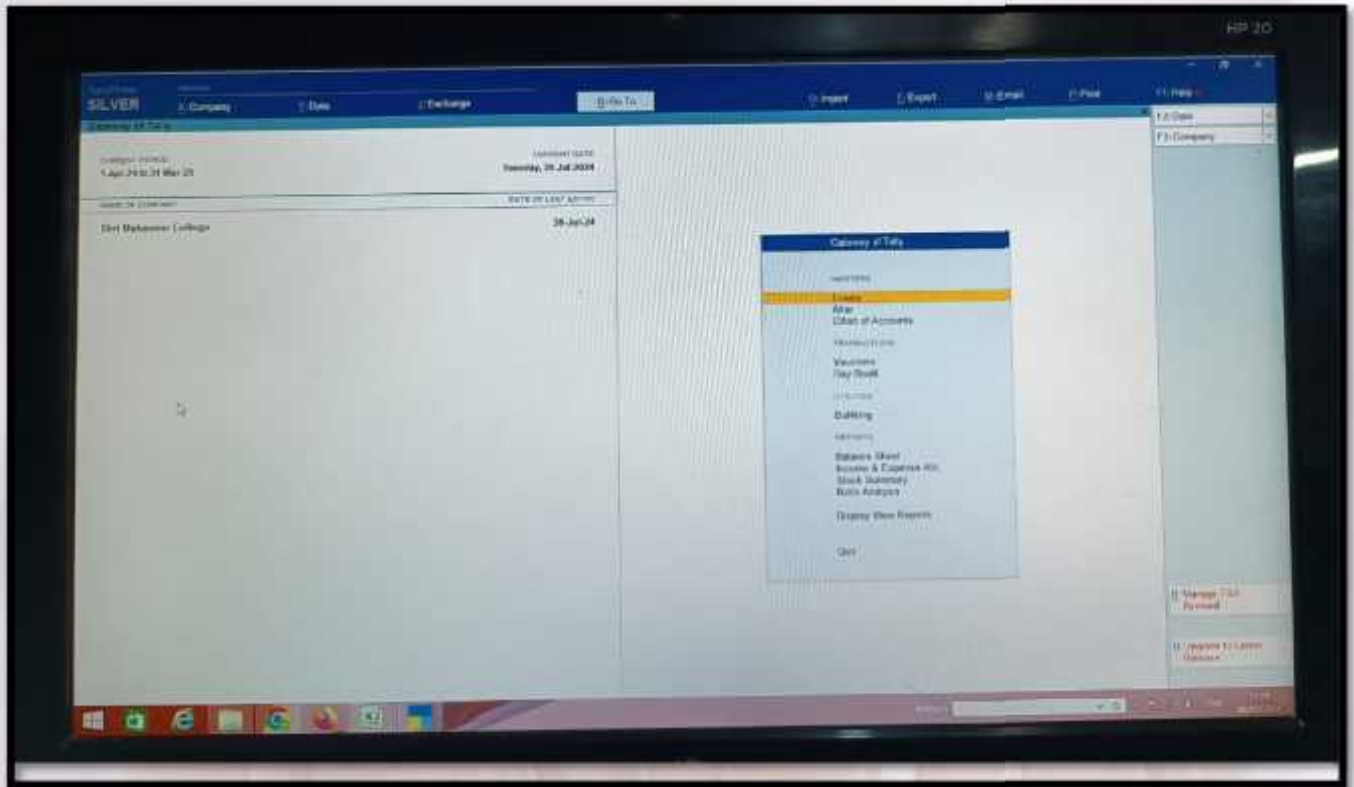

TALLY SOFTWARE