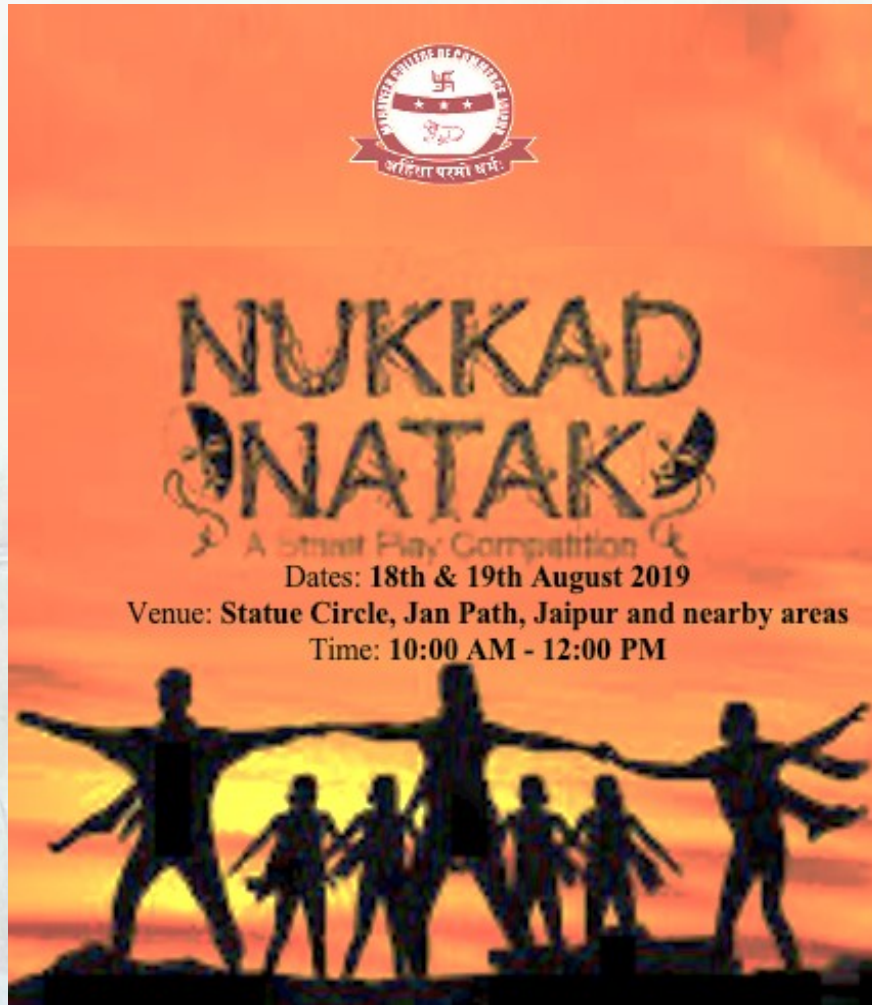

Shri Mahaveer College

(Affiliated to the University of Rajasthan)

A Co-educational English Medium PG College

Flyer/ Poster:

Neelima
IQAC
Co-ordinator
Shri Mahaveer College

Arsh
SHRI MAHAVEER COLLEGE
(Affiliated to the University of Rajasthan)
Mahaveer Marg C-Scheme Jaipur
Phone: 0141- 2372139, 8955840261
Website: shrimahaveercollege.org

Gate No. 2, Mahaveer Marg, C-Scheme, Jaipur • Phone : 0141-2372139 • Mobile : 89558-40261
E-mail : shrimahaveercollege@gmail.com • Website : mahaveercollege.org