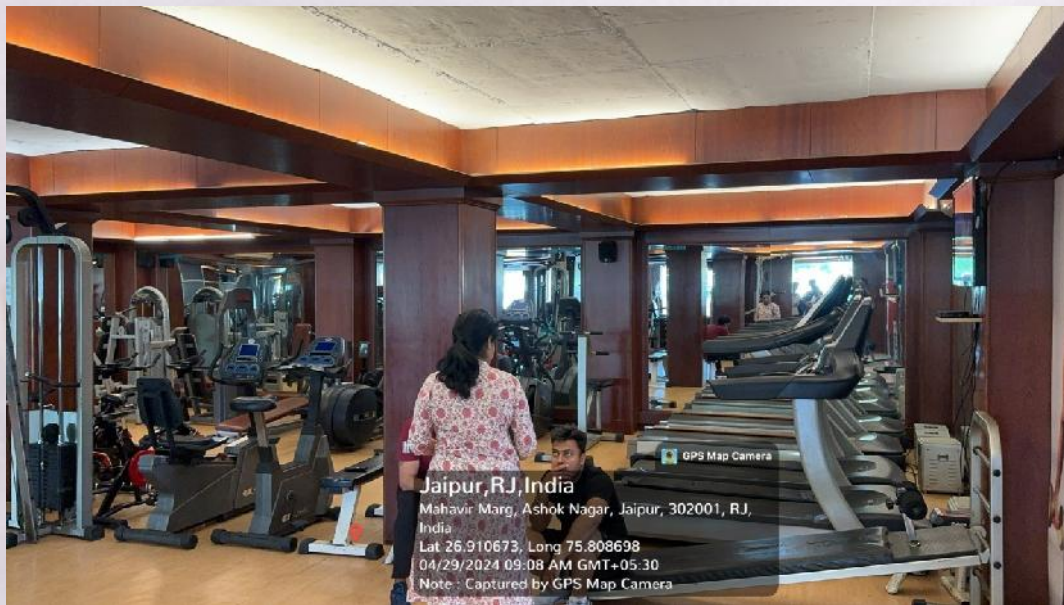

Facilities of yoga and gym:-

Health Club (Gym and Yoga): Shri Mahaveer College has Gym which is fully equipped and air-conditioned fitness center with latest equipments and facilities, such as Kattel Ball 10 KG ,Smith Machine Aerofit Imported ,Back Exercise Bar 5 pcs set ,Triceps V bar ,Treadmills and spin bikes, Twisters, Multi gym four-station, Aerobic-steppers, and Swiss balls, to name a few. It also has numerous fitness training programs like cardio, strength, weight training, and yoga under the supervision of a certified trainer.

Shri Mahaveer College

(Affiliated to the University of Rajasthan)
A Co-educational English Medium PG College

Photographs of yoga and gymnastic Centre: Yoga center at Shri Mahaveer College believes that yoga is more than just a workout - it's a lifestyle that can help everyone encourage a profound connection to soul, mind and body.

Photographs of Gym: Gym is used by students in order to increase their strength, or merely find a instant of availability in their hectic day, SMC gym center has something for each person.

Neelima
IQAC
Co-ordinator
Shri Mahaveer College