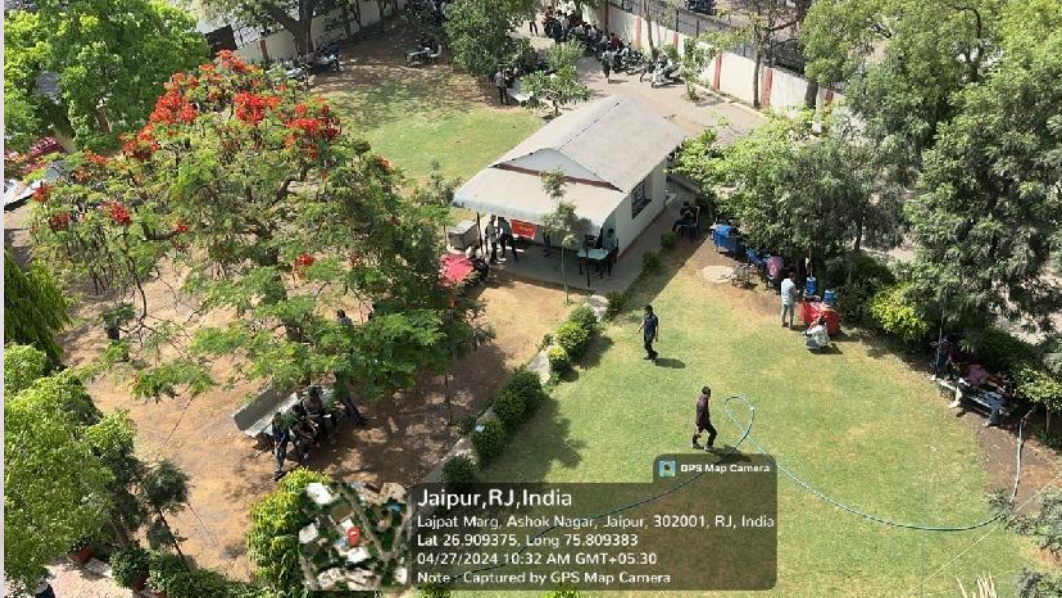

Shri Mahaveer College

(Affiliated to the University of Rajasthan)
A Co-educational English Medium PG College

Photograph of Auditorium:

Shri Mahaveer College auditorium is not just a sitting hall or space but it always provide a platform and zeal for creativeness, expression, and community engagement. Through relax seating, exceptional sightlines, and top-of-the-line sound and lighting equipment, our auditorium is the ideal place for memorable performances.

Neelima
IQAC
Co-ordinator
Shri Mahaveer College

Ashish
SHRI MAHAVEER COLLEGE
(Affiliated to the University of Rajasthan)
Mahaveer Marg C-Scheme Jaipur
Phone: 0141- 2372139,8955840261
Website: shrimahaveercollege.org