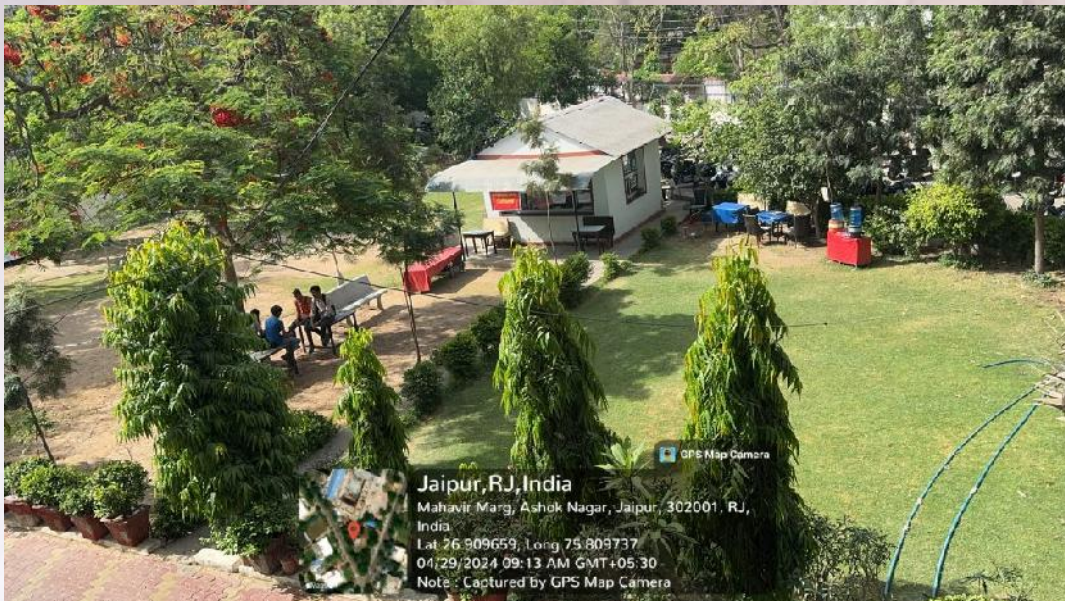

Cafeteria

Jaipur, RJ, India
Mahavir Marg, Ashok Nagar, Jaipur, 302001, RJ,
India
Lat 26.909659, Long 75.809737
04/29/2024 09:13 AM GMT+05:30
Note : Captured By GPS Map Camera

Neelima
IQAC
Co-ordinator
Shri Mahaveer College

Ashish
SHRI MAHAVEER COLLEGE
(Affiliated to the University of Rajasthan)
Mahaveer Marg C-Scheme Jaipur
Phone: 0141- 2372139, 8955840261
Website: shrimahaveercollege.org