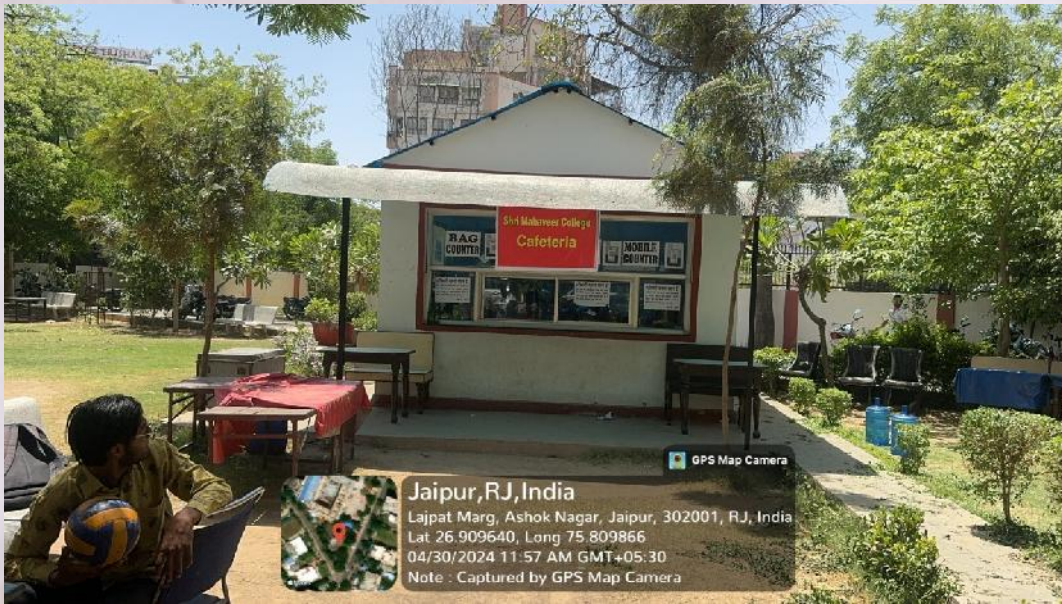

Shri Mahaveer College

(Affiliated to the University of Rajasthan)

A Co-educational English Medium PG College

Neelima
IQAC
Co-ordinator
Shri Mahaveer College