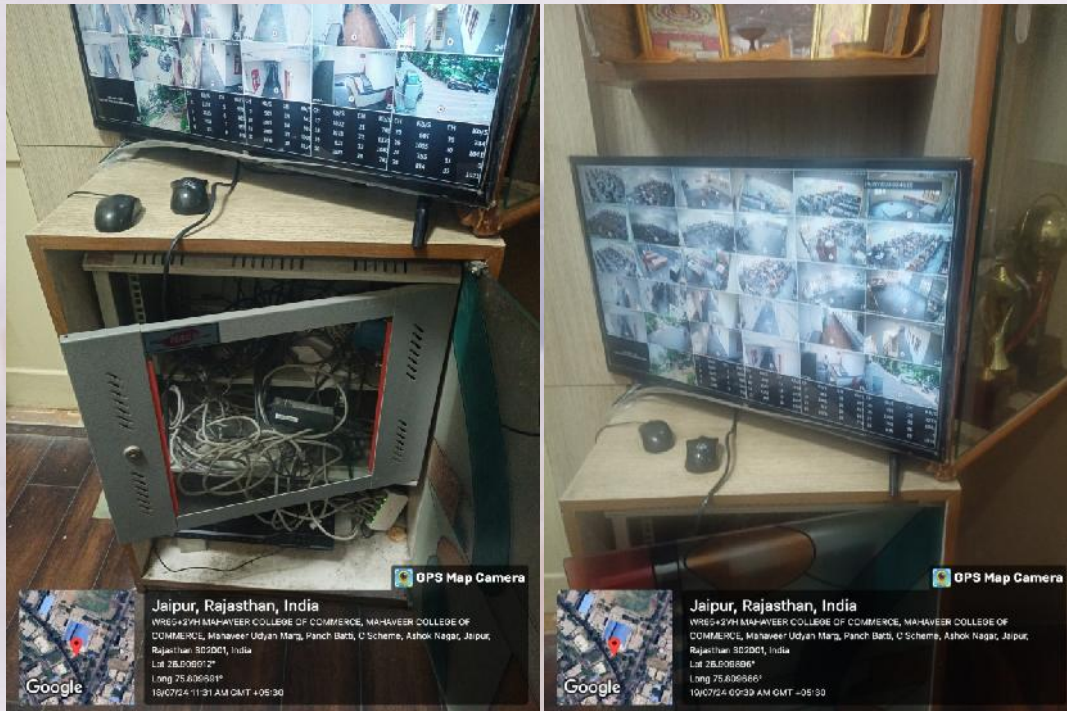

Shri Mahaveer College

(Affiliated to the University of Rajasthan)

A Co-educational English Medium PG College

Surveillance Screen1

NSS ROOM: The National Service Scheme(NSS) is a social service wing commenced by the Government of India to endorse social consciousness and community service among the students. The NSS wing of Shri Mahaveer College is a student-led association that aspires to expand the overall personality of students through community service.

The NSS wing of our college is lively engaged in a variety of social and community service programmes, such as blood donation camps, health camps, tree plantation drives, cleanliness drives, and awareness campaigns on various social issues like health, sanitation, literacy, and women empowerment.

Neelima
IQAC
Co-ordinator
Shri Mahaveer College

Ashish
SHRI MAHAVEER COLLEGE
(Affiliated to the University of Rajasthan)
Mahaveer Marg C-Scheme Jaipur
Phone: 0141- 2372139,8955840261
Website: shrimahaveercollege.org