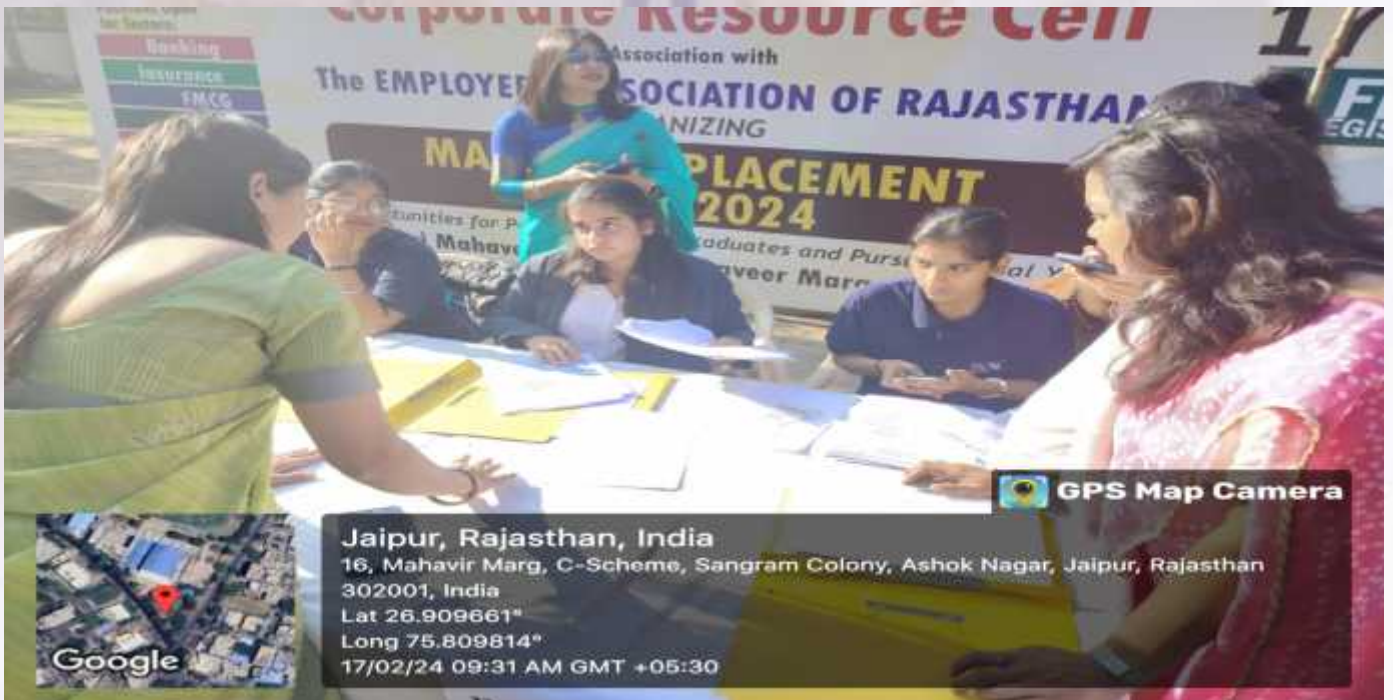

Shri Mahaveer College

(Affiliated to the University of Rajasthan)

A Co-educational English Medium PG College

GPS Map Camera

Jaipur, Rajasthan, India

16, Mahavir Marg, C-Scheme, Sangram Colony, Ashok Nagar, Jaipur, Rajasthan

302001, India

Lat 26.909661°

Long 75.809814°

17/02/24 09:31 AM GMT +05:30

Neelima
IQAC
Co-ordinator
Shri Mahaveer College

Ashish
SHRI MAHAVEER COLLEGE
(Affiliated to the University of Rajasthan)
Mahaveer Marg C-Scheme Jaipur
Phone: 0141-2372139, 8955840261
Website: shri mahaveer college.org

Gate No. 2, Mahaveer Marg, C-Scheme, Jaipur • Phone : 0141-2372139 • Mobile : 89558-40261
E-mail : shri mahaveer college@gmail.com • Website : mahaveer college.org